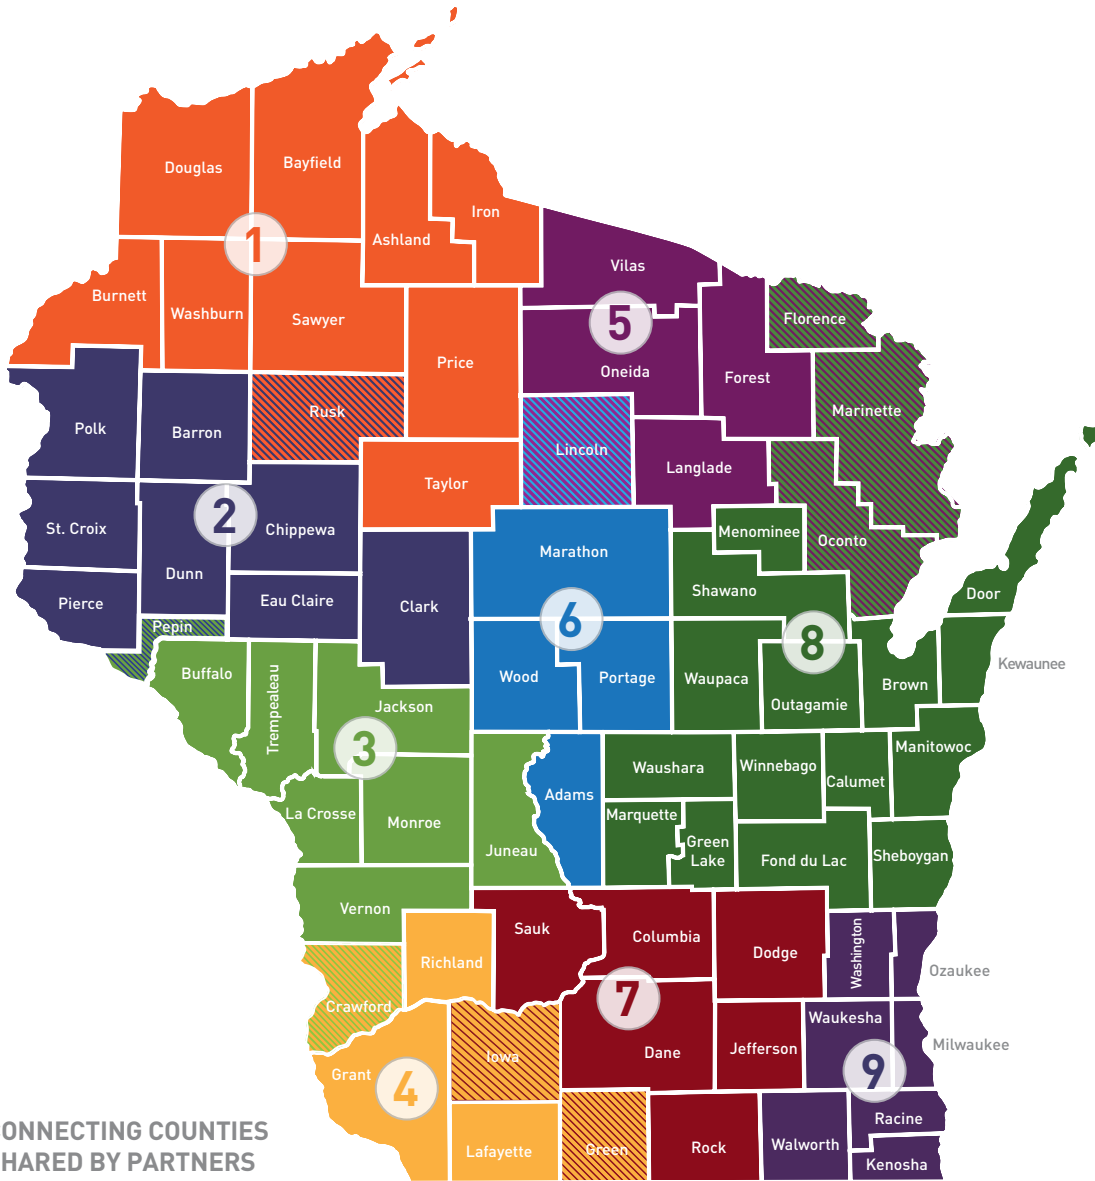

WISCONSIN

REGIONAL ECONOMIC DEVELOPMENT PARTNERS

1 VISIONS NORTHWEST
Sheldon Johnson
Executive Director
715.635.2197
sjohnson@nwrpc.com

2 MOMENTUM WEST
Steve Jahn
Executive Director
715.874.4673
steve@momentumwest.org